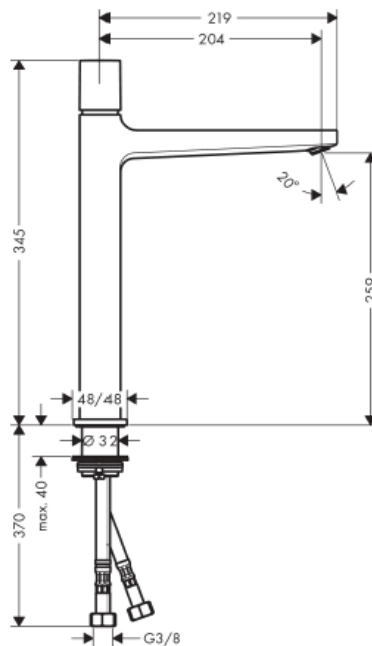

SPECIFICATION SHEET - fittings

BRAND:	hansgrohe	Product Photo:
ORIGIN:	Germany	
SERIES:	Metropol Select	
PRODUCT DESCRIPTION:	Single lever washbowl mixer 260 • with push-open waste set G 1 ¼" • normal spray • flow rate: 5 l/min	
MODEL No.	32572 000	
FINISH/COLOUR:	Chrome-plated	
DIMENSIONS:	345mm height 204mm spout projection	
OPTIONAL MATCHING PARTS:	2x angle valve ½"x¾" 1x basin waste trap 1¼"	

Technical Informations: Suitable for continous flow water heater

REMINDER:	Pipe flushing must be done before faucets are installed. Failure to do so voids the warranty.
	Do not use cleaners containing abrasive cleansers, ammonia, bleach, acids, waxes, alcohol, solvents or other products not recommended for chrome.
	All information is for reference only, installation shall always be based on the actual product delivered.